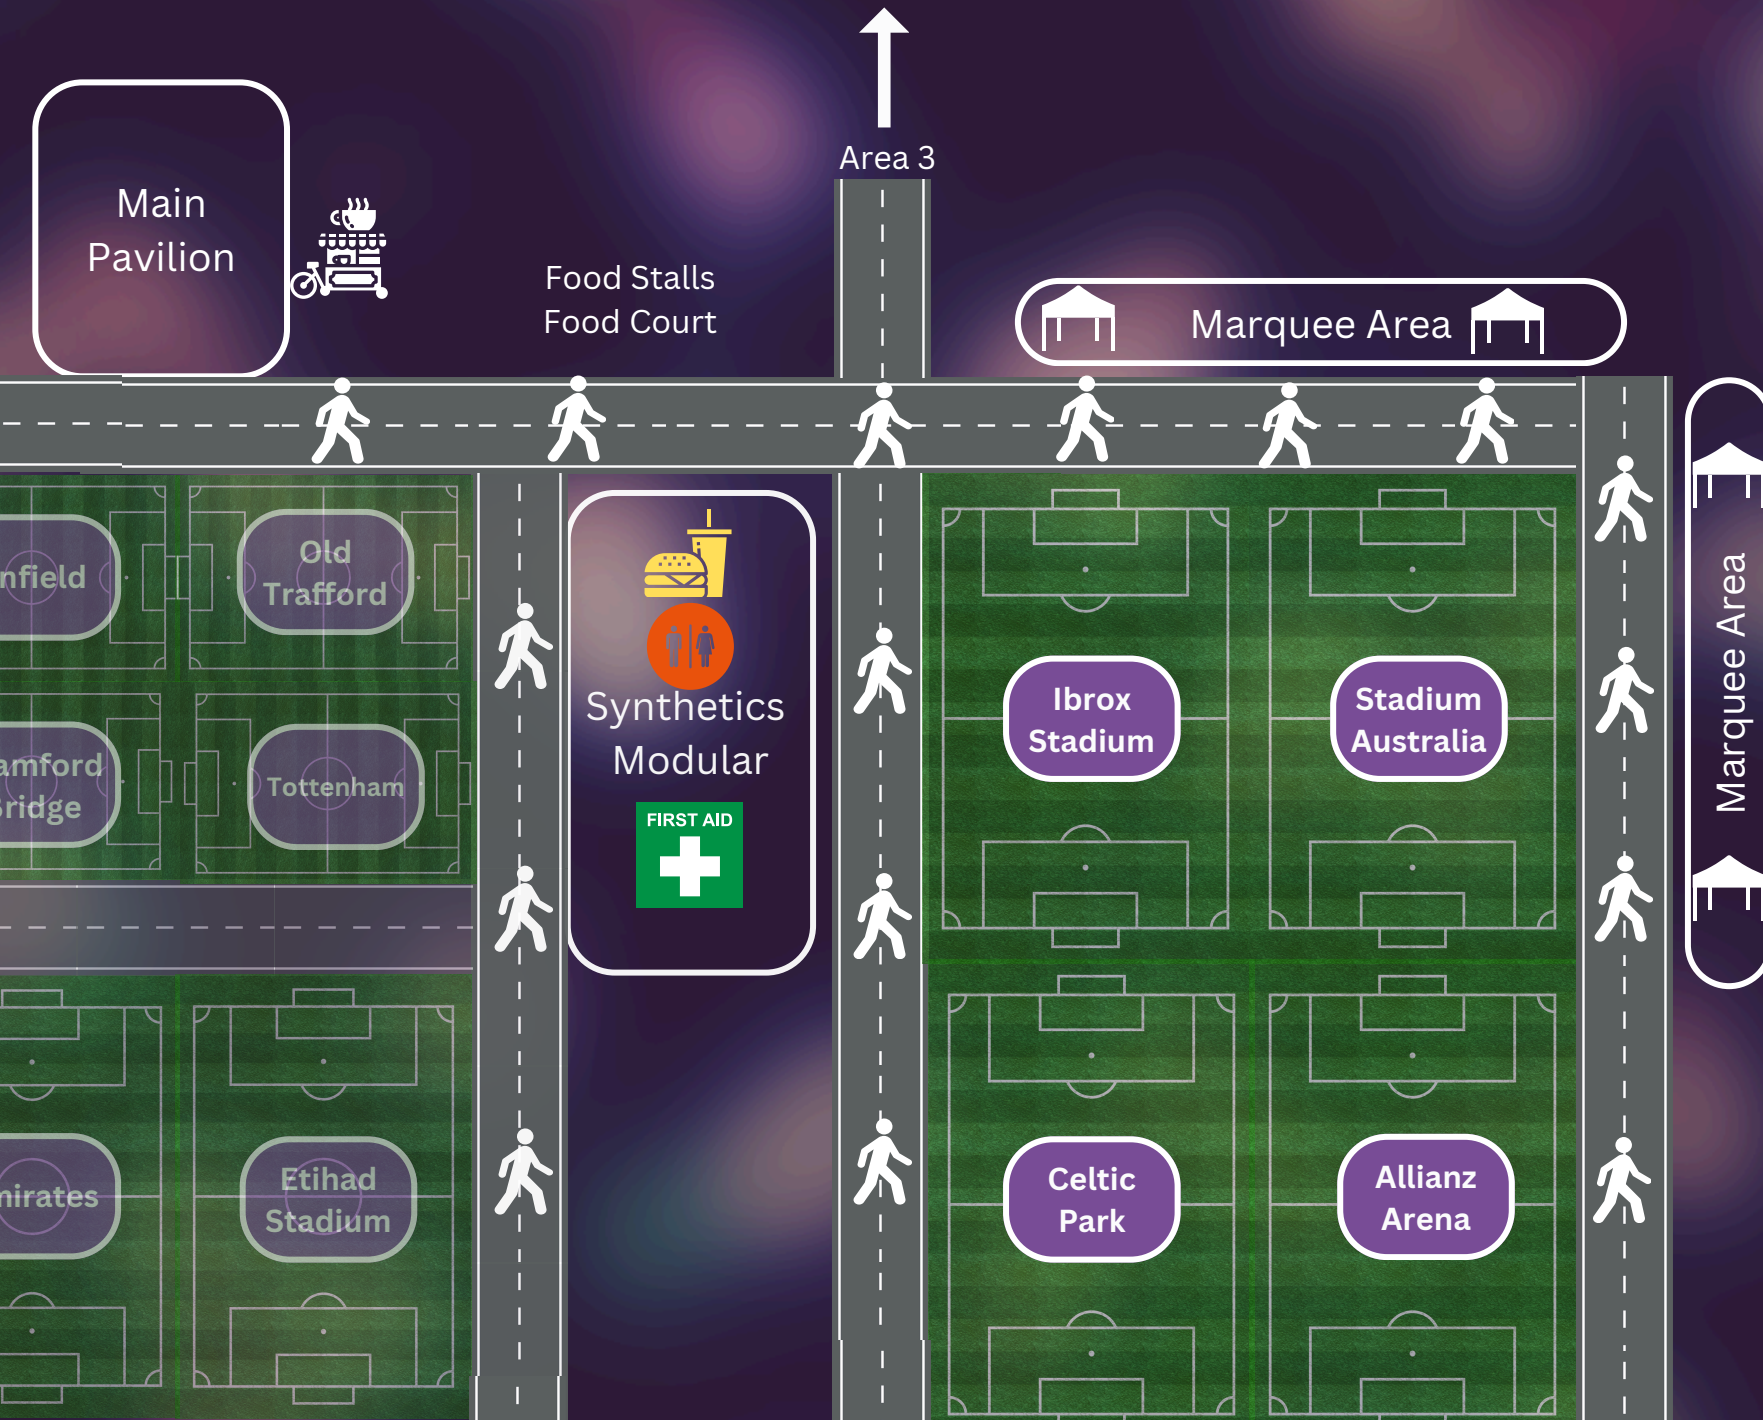

AREA MAP

KEILOR PARK RECREATION RESERVE, STADIUM DRIVE, KEILOR PARK

DETAILS

AREA 1

MAIN GROUNDS

- Information Desk
- Event Director
- Defibrillator
- Canteen (Food & Drinks)
- Bar
- Seating in Main Pavilion
- Toilets
- Pop up food stalls
- Coffee Cart
- Grass Pitches
- Warm Up Area

AREA 2

SYNTHETICS

- Canteen (Food & Drinks)
- Seating area
- Marquee Area
- Toilets
- Synthetic Pitches
- First Aid Area

AREA 3

SOFTBALL

- Canteen (Food & Drinks)
- Marquee Area
- Warm Up Area
- Toilets
- Grass Pitches

Stadium Drive
Entrance

AREA MAP - AREA 1

**DROP OFF ZONE
NO PARKING**

FIRST AID

Main Pavilion

**Food Stalls
Food Court**

Area 3

Bernabeu

Etihad Stadium

Warm Up Area

**Synthetics
Modular**

FIRST AID

AREA 2

AREA MAP - AREA 2

AREA MAP - AREA 3