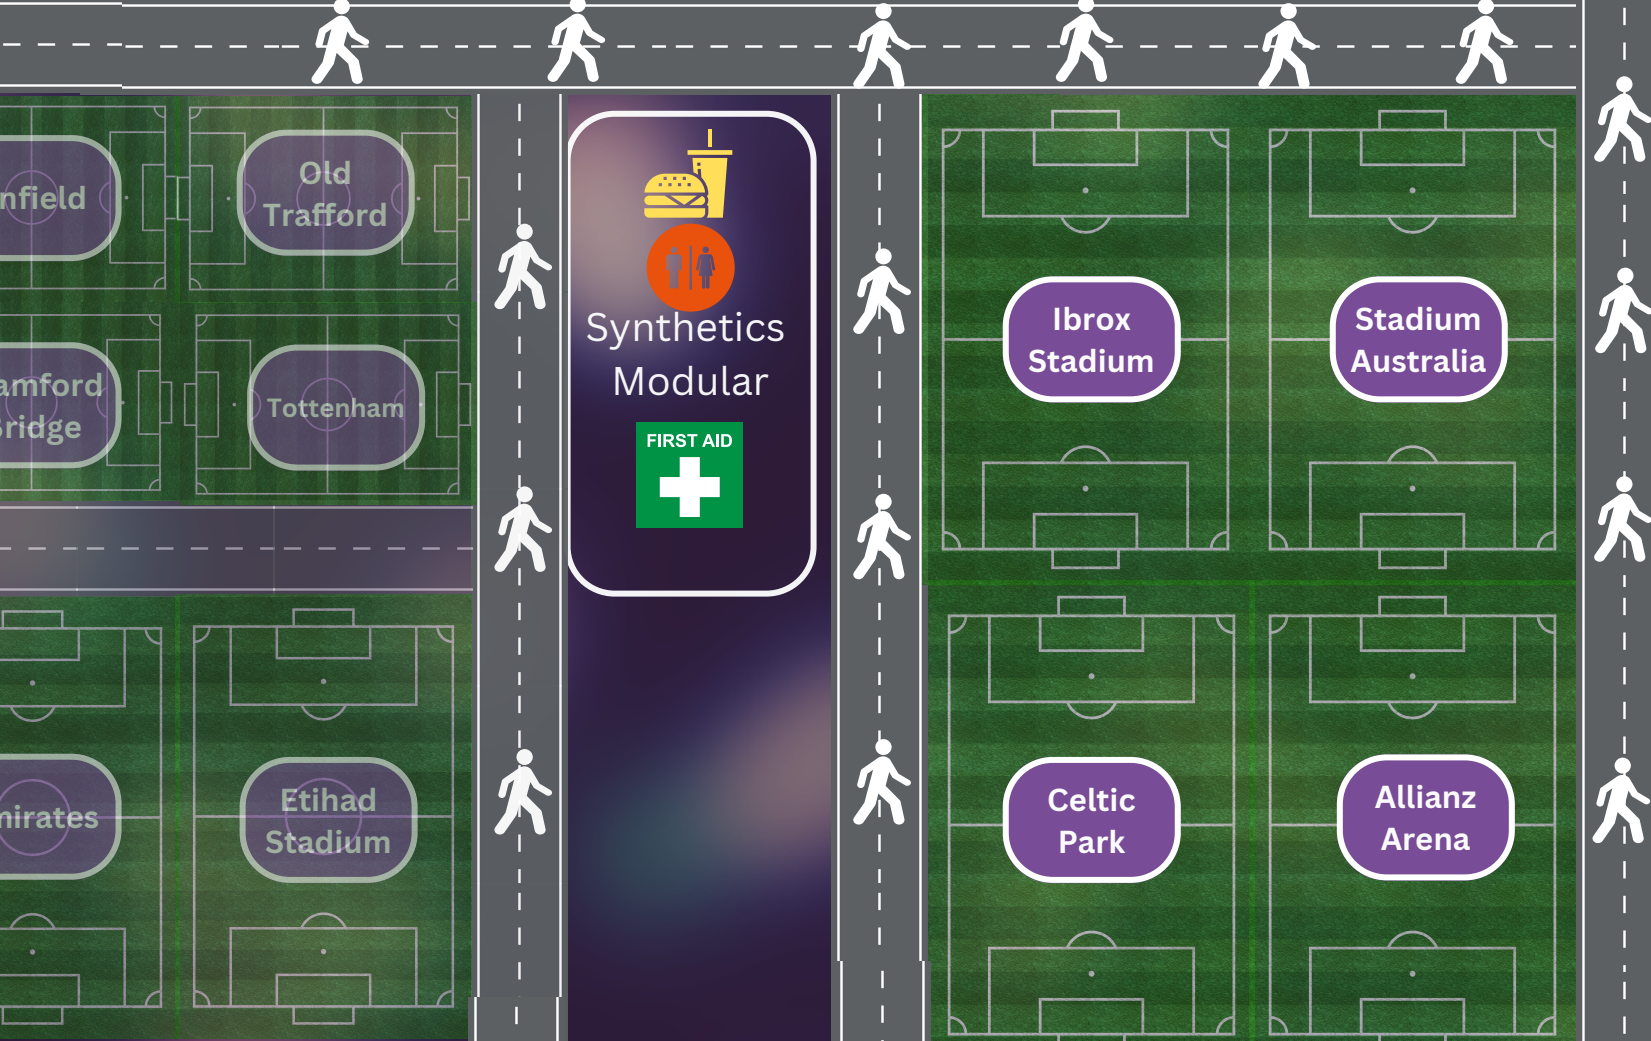

AREA MAP

KEILOR PARK RECREATION RESERVE, STADIUM DRIVE, KEILOR PARK

DETAILS

AREA 1

MAIN GROUNDS

- Information Desk
- Event Director & Warden
- Defibrillator
- Canteen (Food & Drinks)
- Bar
- Seating in Main Pavilion
- Toilets & Change Rooms
- Boost Juice Truck
- Coffee Cart
- Grass Pitches

Stadium Drive
Entrance

AREA MAP - AREA 1

**DROP OFF ZONE
NO PARKING**

Main Pavilion

Presentation
Area

Boost Juice

Area 3

Bernabeu

Camp
Nou

Anfield

Old
Trafford

San Siro

Stamford
Bridge

Tottenham

Juventus
Stadium

Emirates

Etihad
Stadium

Synthetics
Modular

AREA 2

AREA MAP - AREA 2

AREA MAP - AREA 3